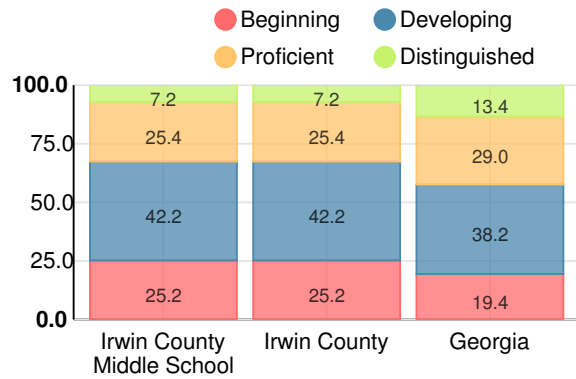

School Climate Star Rating

Financial Efficiency Star Rating

Per Pupil Expenditures

Race/Ethnicity

- Asian/Pacific Islander
- American Indian/Alaskan
- Black
- Hispanic
- Multi-racial
- White

Free/Reduced-Price Lunch (FRL)

- FRL
- Not FRL

Students with Disability (SWD)

- SWD
- Not SWD

English Language Learners (ELL)

- ELL
- Not ELL

Middle School

CCRPI Score

Irwin County Middle School

Indicator	2017
Achievement	25.9
Progress	33.0
Gap	5.0
Challenge	1.0
CCRPI Score	64.9

English

Percent of students scoring in each performance level on 2017 Georgia Milestones for middle school grades

Mathematics

Percent of students scoring in each performance level on 2017 Georgia Milestones for middle school grades

Science

Percent of students scoring in each performance level on 2017 Georgia Milestones for middle school grades