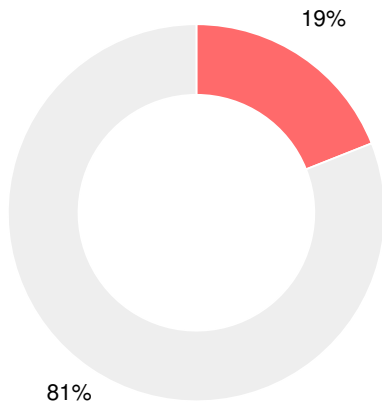

Students with Disability (SWD)

- SWD
- Not SWD