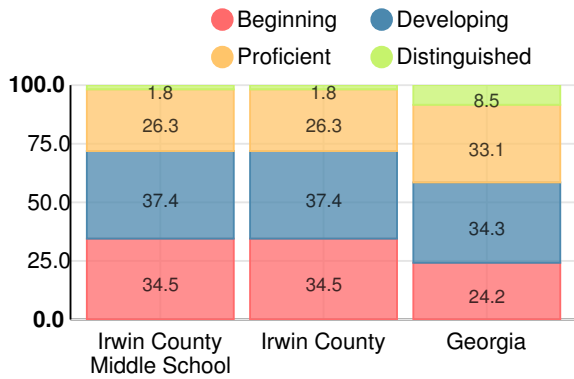

School Climate Star Rating

Financial Efficiency Star Rating

Per Pupil Expenditures

Race/Ethnicity

- Asian/Pacific Islander
- American Indian/Alaskan
- Black
- Hispanic
- Multi-racial
- White

Free/Reduced-Price Lunch (FRL)

- FRL
- Not FRL

Students with Disability (SWD)

- SWD
- Not SWD

English Language Learners (ELL)

- ELL
- Not ELL

Middle School

CCRPI Score

Irwin County Middle School

Indicator	2017
Achievement	25.9
Progress	33.0
Gap	5.0
Challenge	1.0
CCRPI Score	64.9

English

Percent of students scoring in each performance level on 2017 Georgia Milestones for middle school grades

Mathematics