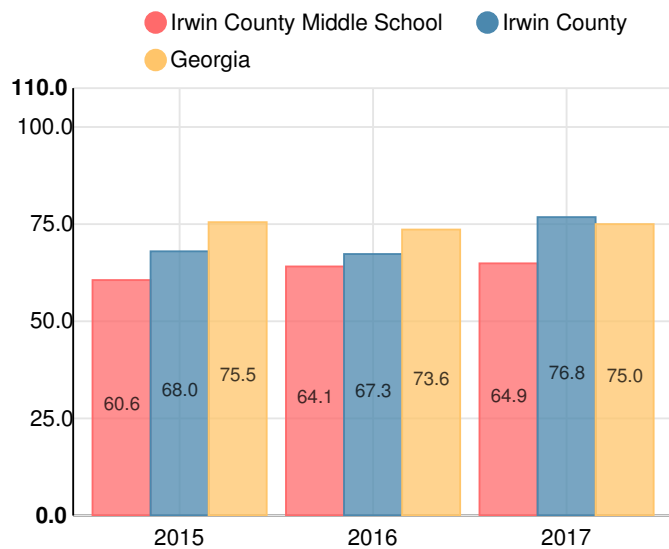

Irwin County Middle School

 149 Chieftain Cir, Ocilla, GA 31774

 (229)468-5517

 Grades: 6-8

 Enrollment: 411 students

Performance Snapshot

- Irwin County Middle School's **overall performance is higher than 24% of schools in the state** and is lower than its district.
- Its students' **academic growth is higher than 31% of schools in the state.**
- **56.6% of its 8th grade students are reading at or above the grade level target.**

School Wide

D
64.9

Year	Irwin County Middle School
2017	D
2016	D
2015	D
2014	D
2013	D

Grade conversion	
A	90 - 100
B	80 - 89.9
C	70 - 79.9
D	60 - 69.9
F	0 - 59.9

CCRPI Single Score

Student Mobility Rate

13.4%