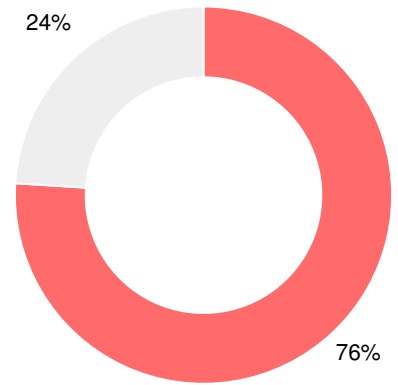

Free/Reduced-Price Lunch (FRL)

- FRL
- Not FRL