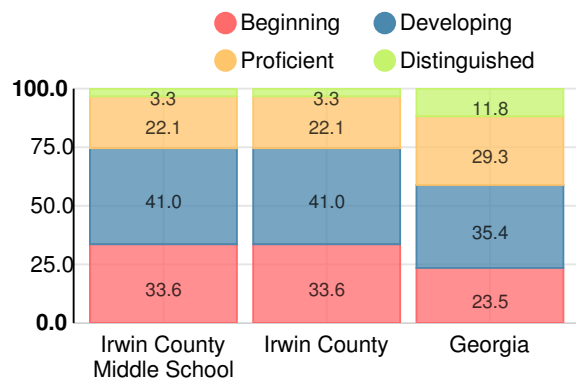

School Climate Star Rating

Financial Efficiency Star Rating

Per Pupil Expenditures

Race/Ethnicity

- Asian/Pacific Islander
- American Indian/Alaskan
- Black
- Hispanic
- Multi-racial
- White

Free/Reduced-Price Lunch (FRL)

Indicator	2017
Achievement	25.9
Progress	33.0
Gap	5.0
Challenge	1.0
CCRPI Score	64.9

English

Percent of students scoring in each performance level on 2017 Georgia Milestones for middle school grades

Mathematics

Percent of students scoring in each performance level on 2017 Georgia Milestones for middle school grades

Science

Percent of students scoring in each performance level on 2017 Georgia Milestones for middle school grades

Social Studies

Percent of students scoring in each performance level on 2017 Georgia Milestones for middle school grades

Reading at or above the Grade Level Target (8th Grade)

Percent of students in grade 8 achieving Lexile measure greater than 1050