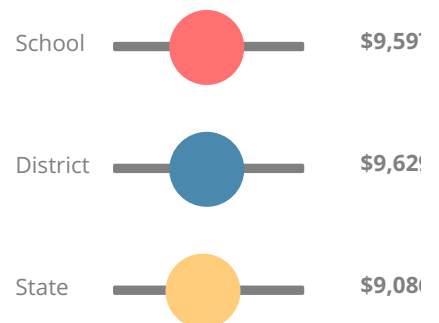

School Wide

D
64.9

Year	Irwin County Middle School
2017	D
2016	D
2015	D
2014	D
2013	D

Grade conversion	
A	90 - 100
B	80 - 89.9
C	70 - 79.9
D	60 - 69.9
F	0 - 59.9

CCRPI Single Score

Student Mobility Rate

13.4%

School Climate Star Rating

Financial Efficiency Star Rating

Per Pupil Expenditures

Race/Ethnicity

- Asian/Pacific Islander
- American Indian/Alaskan
- Black
- Hispanic
- Multi-racial
- White

Free/Reduced-Price Lunch (FRL)