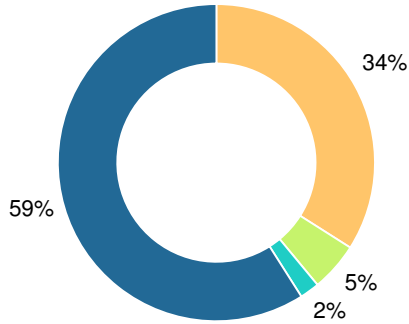

School Climate Star Rating

Financial Efficiency Star Rating

Per Pupil Expenditures

Race/Ethnicity

- Asian/Pacific Islander
- American Indian/Alaskan
- Black
- Hispanic
- Multi-racial
- White

Free/Reduced-Price Lunch (FRL)