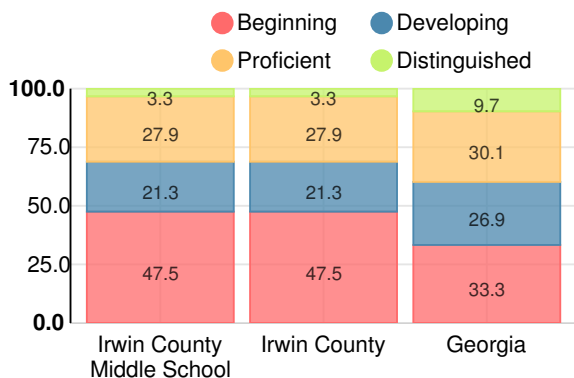

School Climate Star Rating

Financial Efficiency Star Rating

Per Pupil Expenditures

Race/Ethnicity

- Asian/Pacific Islander
- American Indian/Alaskan
- Black
- Hispanic
- Multi-racial
- White

Free/Reduced-Price Lunch (FRL)

- FRL
- Not FRL

Students with Disability (SWD)

- SWD
- Not SWD

English Language Learners (ELL)

- ELL
- Not ELL

Middle School

CCRPI Score

Irwin County Middle School

Indicator	2017
Achievement	25.9
Progress	33.0
Gap	5.0
Challenge	1.0
CCRPI Score	64.9

English

Percent of students scoring in each performance level on 2017 Georgia Milestones for middle school grades

Mathematics

Percent of students scoring in each performance level on 2017 Georgia Milestones for middle school grades

Science

Percent of students scoring in each performance level on 2017 Georgia Milestones for middle school grades